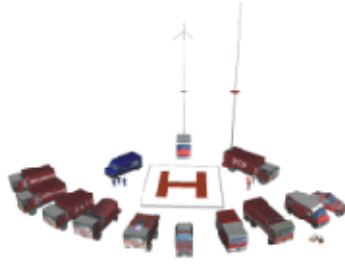

Work on crisis scenarios, mixing air and ground based operations

Improve inter services cooperation using global simulations mixing civil safety, sanitarian, police forces, authorities, medias

Elaborate operational theatres in real time 3D: wildfires, technical hazards, disasters, ... from emergency call to action

Control events, balance difficulty, drop incidents, create unexpected

Put trainees in the heart of action, in catch with events

Evaluate commandment, organisation, procedures

Debrief in 3D reality

EVE is a XP based, real time, 3D, tactical simulation framework

EVE enables to design and let freely evolve operational situations

EVE is an open framework that may connect to external real time modelling COTS software (fire growth, atmospheric releases, hazmat, flood, etc ...), external data feeders (databases or services) or external equipment (GPS, met station, OPC industrial com servers, sound or video streams, etc ...), for true real life integration..