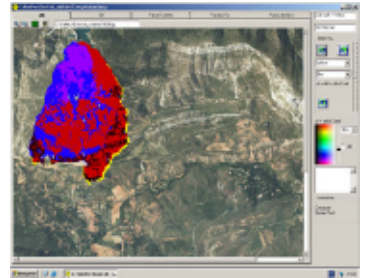

EVE enables any connected user to freely move, act and interact with other users and environment.