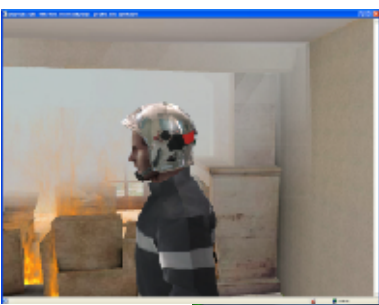

# EVE™ 3.0

3D real time simulation,  
for risk and emergency concerned people

Because a crisis is always a complex phenomenon needing a multilevel solution, EMI's softwares are multipurpose tools, both for leaders, specialists and first responders.

Work on crisis scenarios, mixing air and ground based operations

Improve inter services cooperation using global simulations mixing civil safety, sanitarian, police forces, authorities, medias

Elaborate operational theatres in real time 3D: wildfires, technical hazards, disasters, ... from emergency call to action

Control events, balance difficulty, drop incidents, create unexpected

Put trainees in the heart of action, in catch with events

Evaluate commandment, organisation, procedures

Debrief in 3D reality

EVE is a XP based, real time, 3D, tactical simulation framework

EVE enables to design and let freely evolve operational situations

EVE is an open framework that may connect to external real time modelling COTS software (fire growth, atmospheric releases, hazmat, flood, etc ...), external data feeders (databases or services) or external equipment (GPS, met station, OPC industrial com servers, sound or video streams, etc ...), for true real life integration..